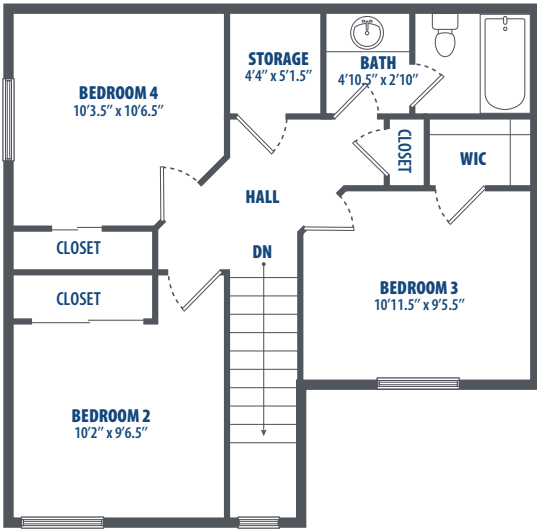

UNIT D

4 Bedroom | 2.5 Bath | 1465 Sq. Ft.*

3400 S. Brahma Boulevard | Kingsville, TX 78363 | Phone: 361-747-6300

**All square footage is approximate.*