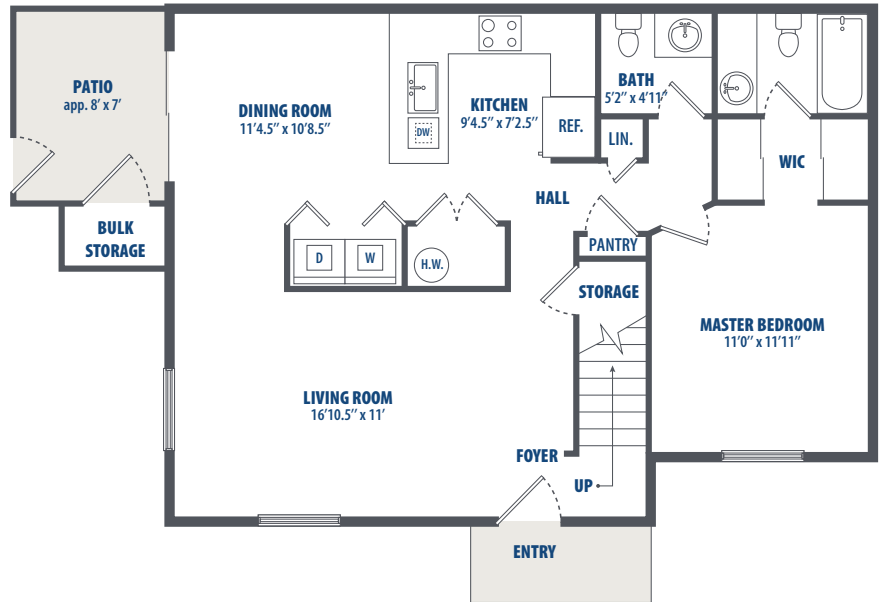

UNIT D

4 Bedroom | 2.5 Bath | 1465 Sq. Ft.*

3400 S. Brahma Boulevard | Kingsville, TX 78363 | Phone: 361-747-6300

**All square footage is approximate.*