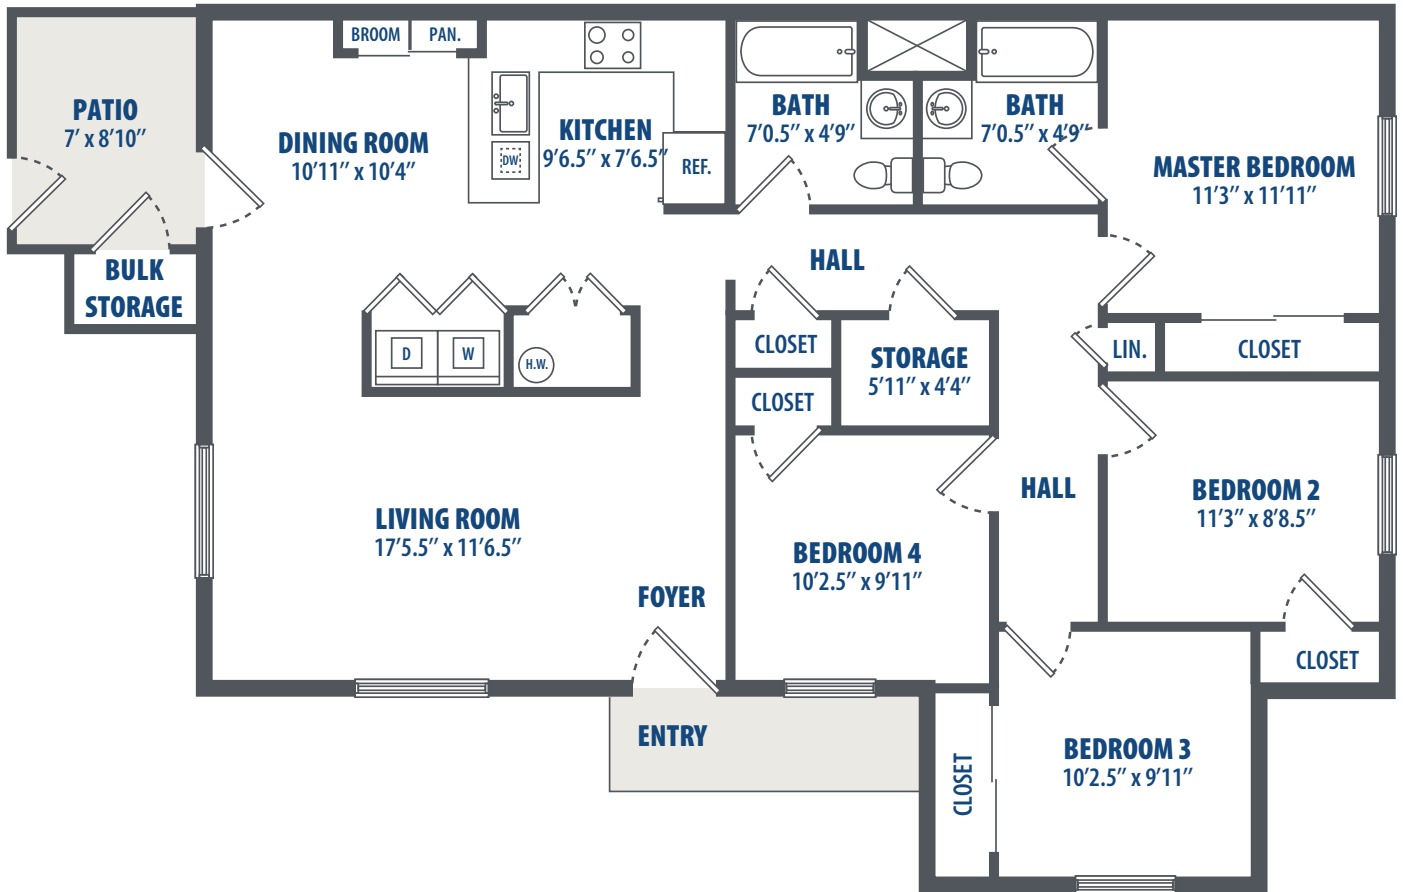

UNIT E

4 Bedroom | 2 Bath | 1480 Sq. Ft.*

3400 S. Brahma Boulevard | Kingsville, TX 78363 | Phone: 361-747-6300

**All square footage is approximate.*