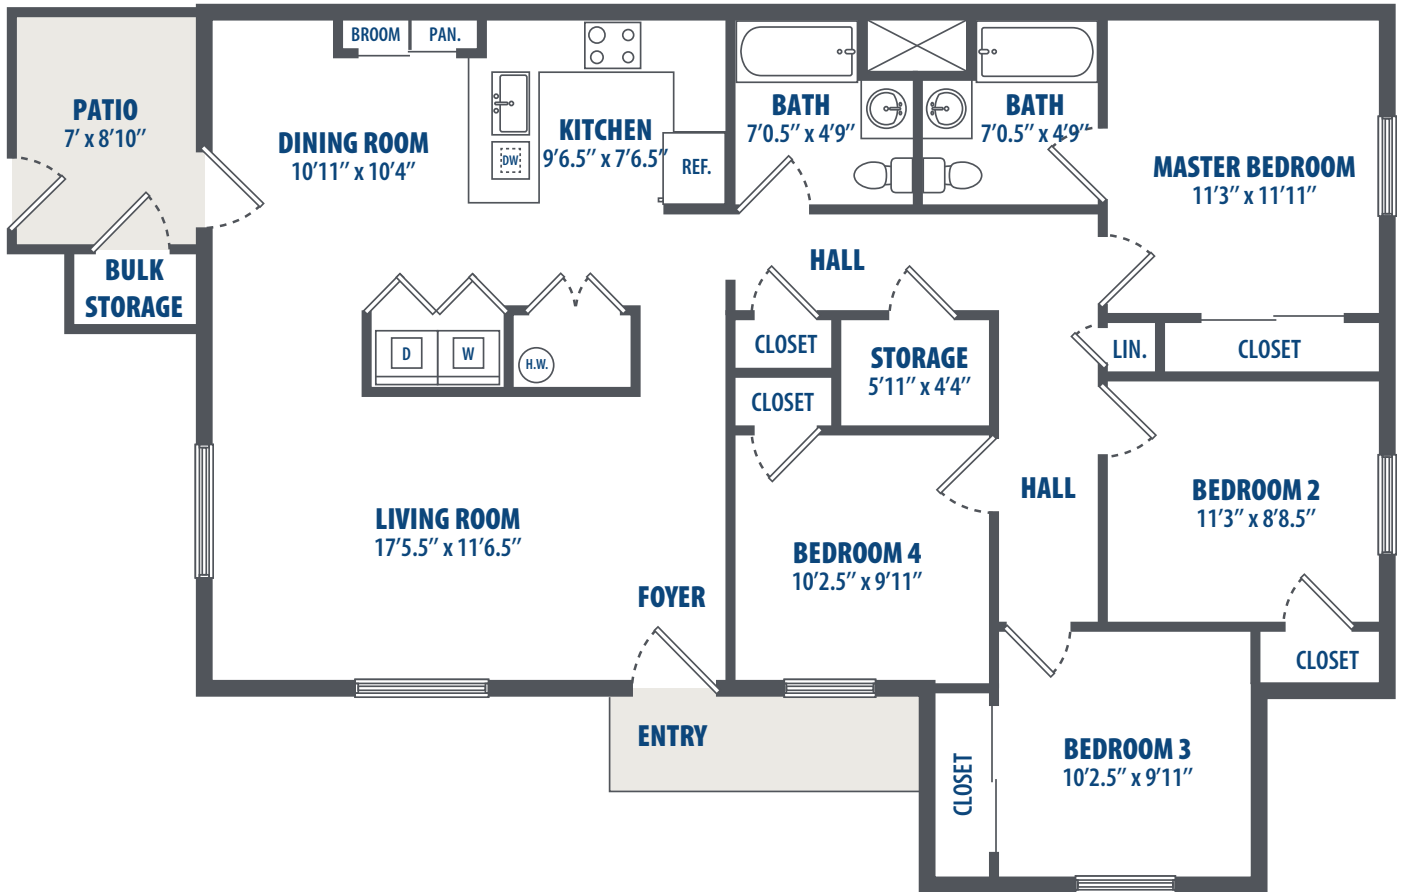

UNIT E

4 Bedroom | 2 Bath | 1480 Sq. Ft.*

3400 S. Brahma Boulevard | Kingsville, TX 78363 | Phone: 361-747-6300

**All square footage is approximate.*